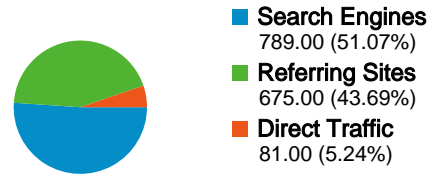

Top Traffic Sources

Sources	Visits	% visits
google (organic)	733	47.44%
lib.chna.edu.tw (referral)	622	40.26%
(direct) ((none))	81	5.24%
yahoo (organic)	52	3.37%
tair.lib.ntu.edu.tw (referral)	18	1.17%

Keywords	Visits	% visits
site:ir.chna.edu.tw	7	0.89%
免疫層析試片	4	0.51%
293t cell	3	0.38%
weibull分配	3	0.38%
茶中酯化型兒茶素精製及天然物	3	0.38%